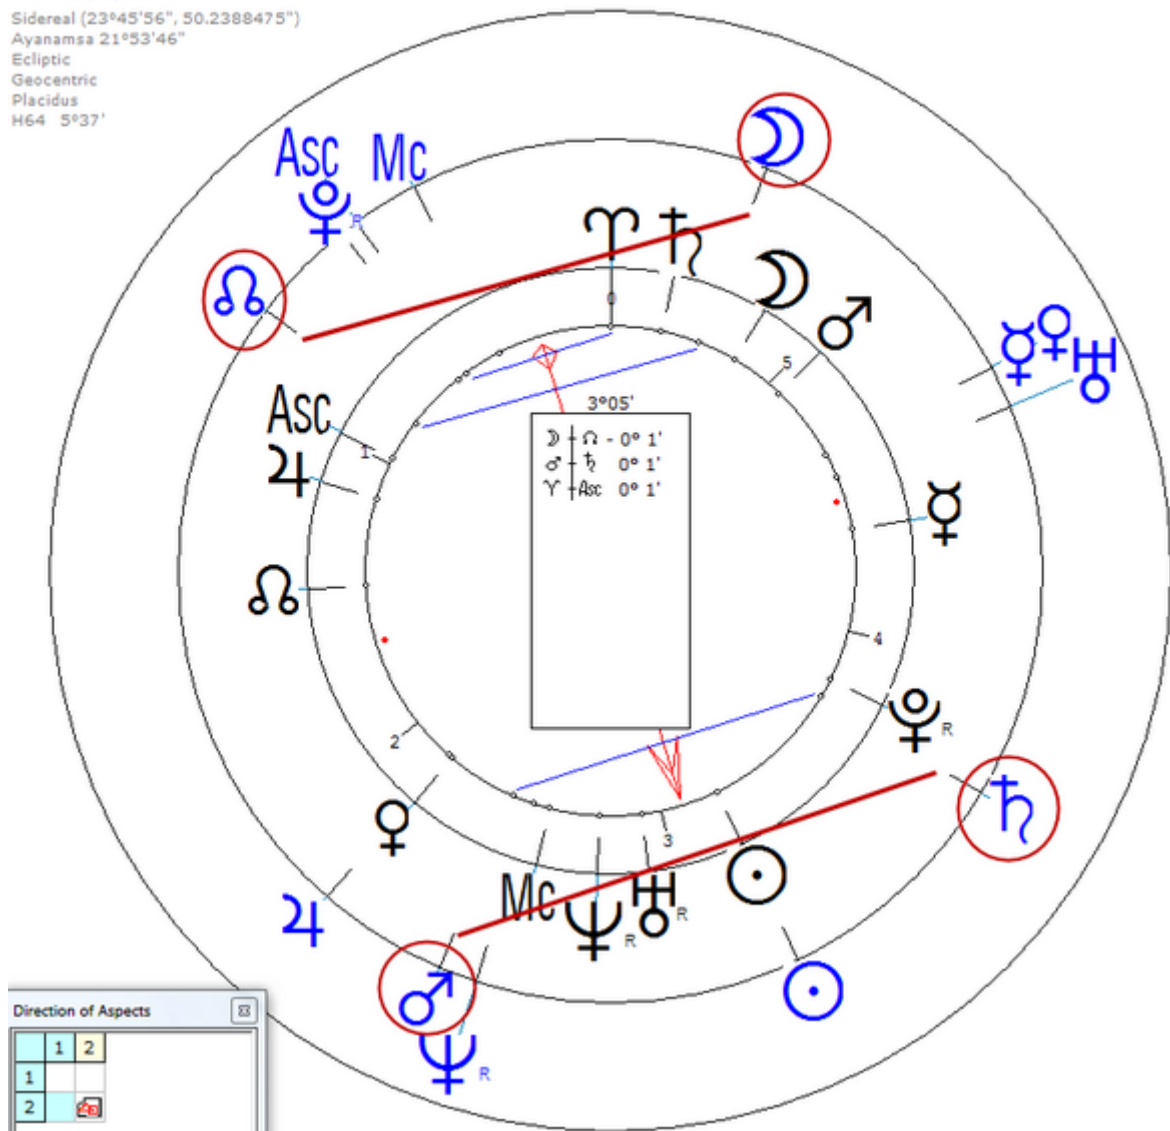

Ganivet, Ángel

13 December 1865 at 07:00 (= 07:00 AM)Granada, Spain, 37n13, 3w41
Spanish writer and diplomat.

<https://www.astro.com/astro-databank/Ganivet,_%C3%81ngel>

Death by Suicide 29 November 1898 in Riga

Solar Return (Harmonic 64)

Solar $\♂/\♃$ = Solar $\♃/\♁$

Ganivet, Ángel

13 December 1865 Wed 7:00 (GMT-0:14:44) 37n13 3w41
Granada, Spain

Sidereal (23°45'56", 50.2388475")

Ayanamsa 21°53'46"

Ecliptic

Geocentric

Placidus

H64 5°37'